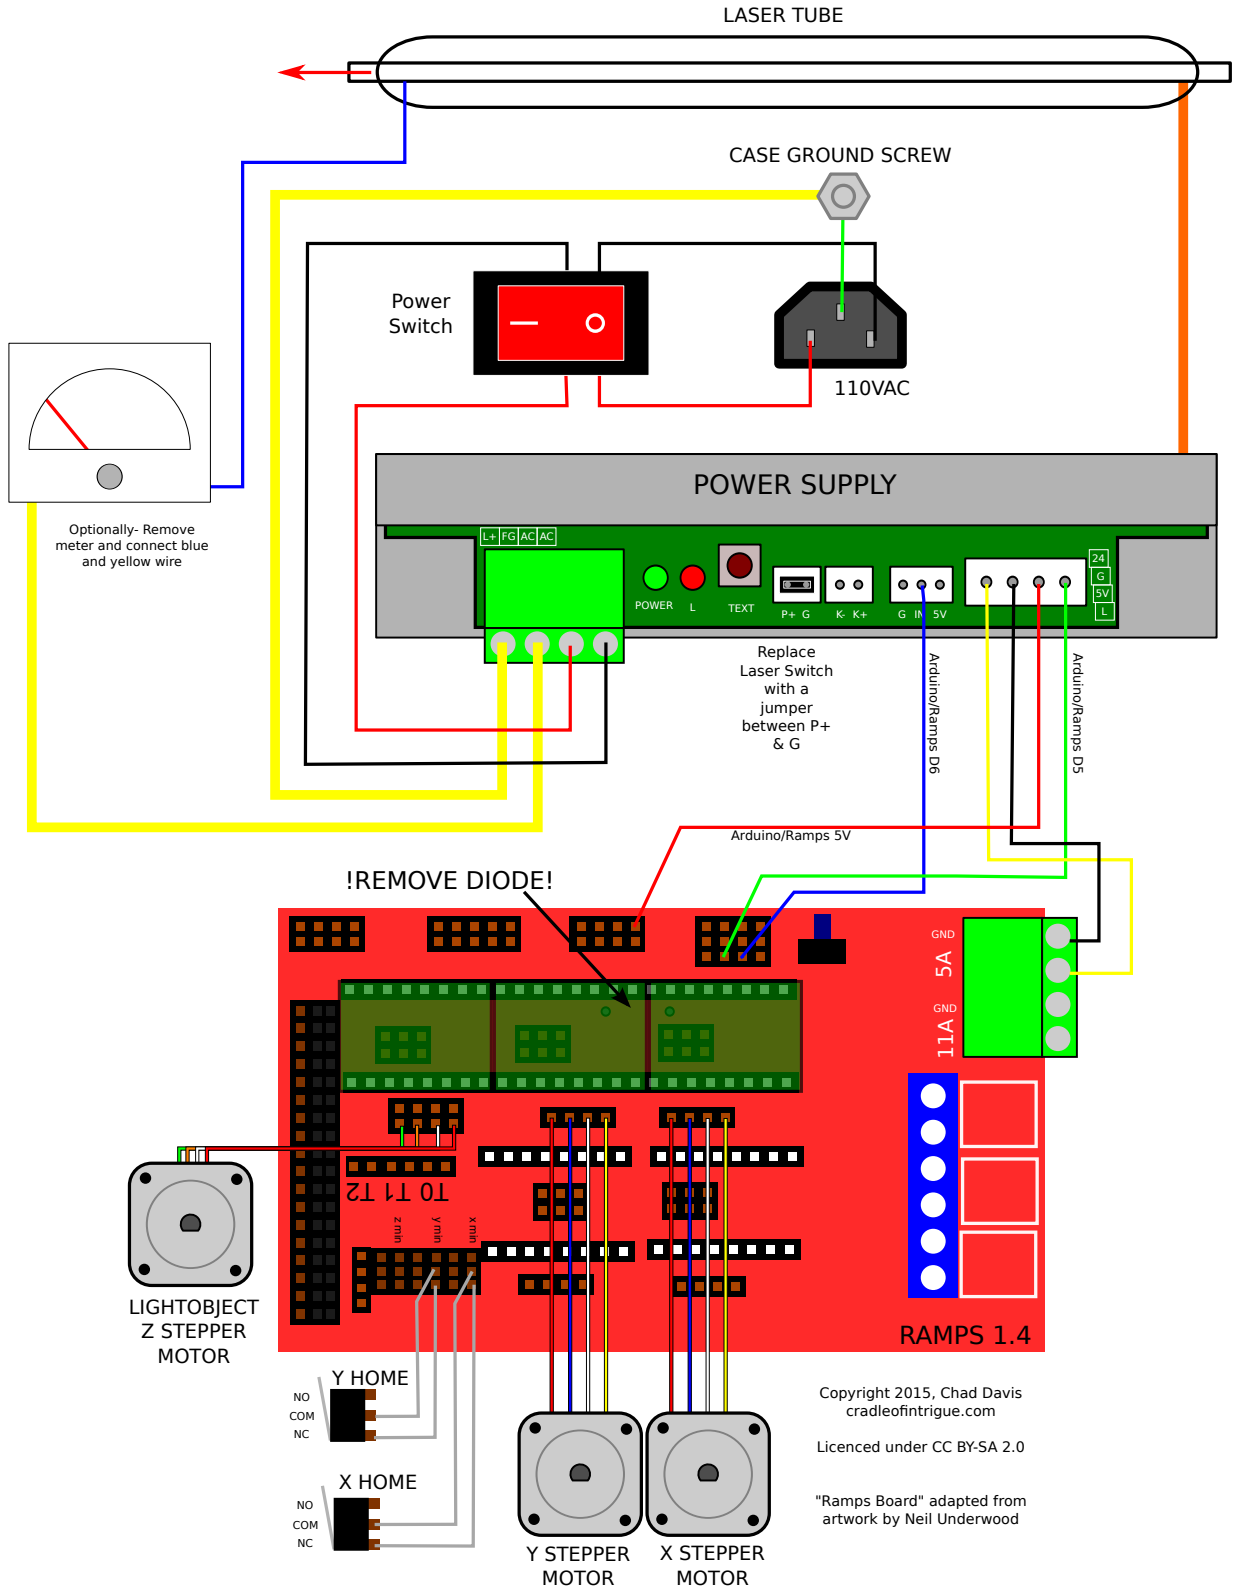

K40 RAMPS 1.4 UPGRADE WIRING DIAGRAM

Copyright 2015, Chad Davis
cradleofintrigue.com

Licensed under CC BY-SA 2.0

"Ramps Board" adapted from
artwork by Neil Underwood